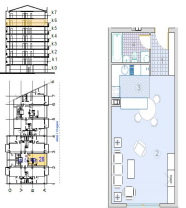

ENTRANCE 5

Ap. nr.

Apartment A/26

Apartment Б/27

Apartment B/28

Apartment Г/29

Apartment Д/30

Sketch of the apartment just
click on the foto for better view

Summary m2 :

69

62

40

63

69