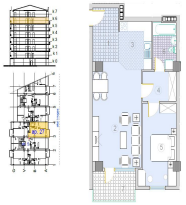

ENTRANCE 5

Ap. nr.

Apartment A/26

Apartment Б/27

Apartment B/28

Apartment Г/29

Apartment Д/30

Sketch of the apartment just
click on the foto for better view

Summary m2 :

69

62

40

63

69