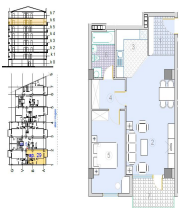

ENTRANCE 5

Ap. nr.

Apartment A/26

Apartment Б/27

Apartment B/28

Apartment Г/29

Apartment Д/30

Sketch of the apartment just
click on the foto for better view

Summary m2 :

69

62

40

63

69