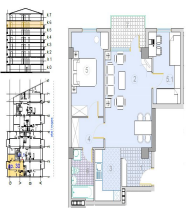

ENTRANCE 5

Ap. nr.

Apartment A/26

Apartment Б/27

Apartment B/28

Apartment Г/29

Apartment Д/30

Sketch of the apartment just
click on the foto for better view

Summary m2 :

69

62

40

63

69